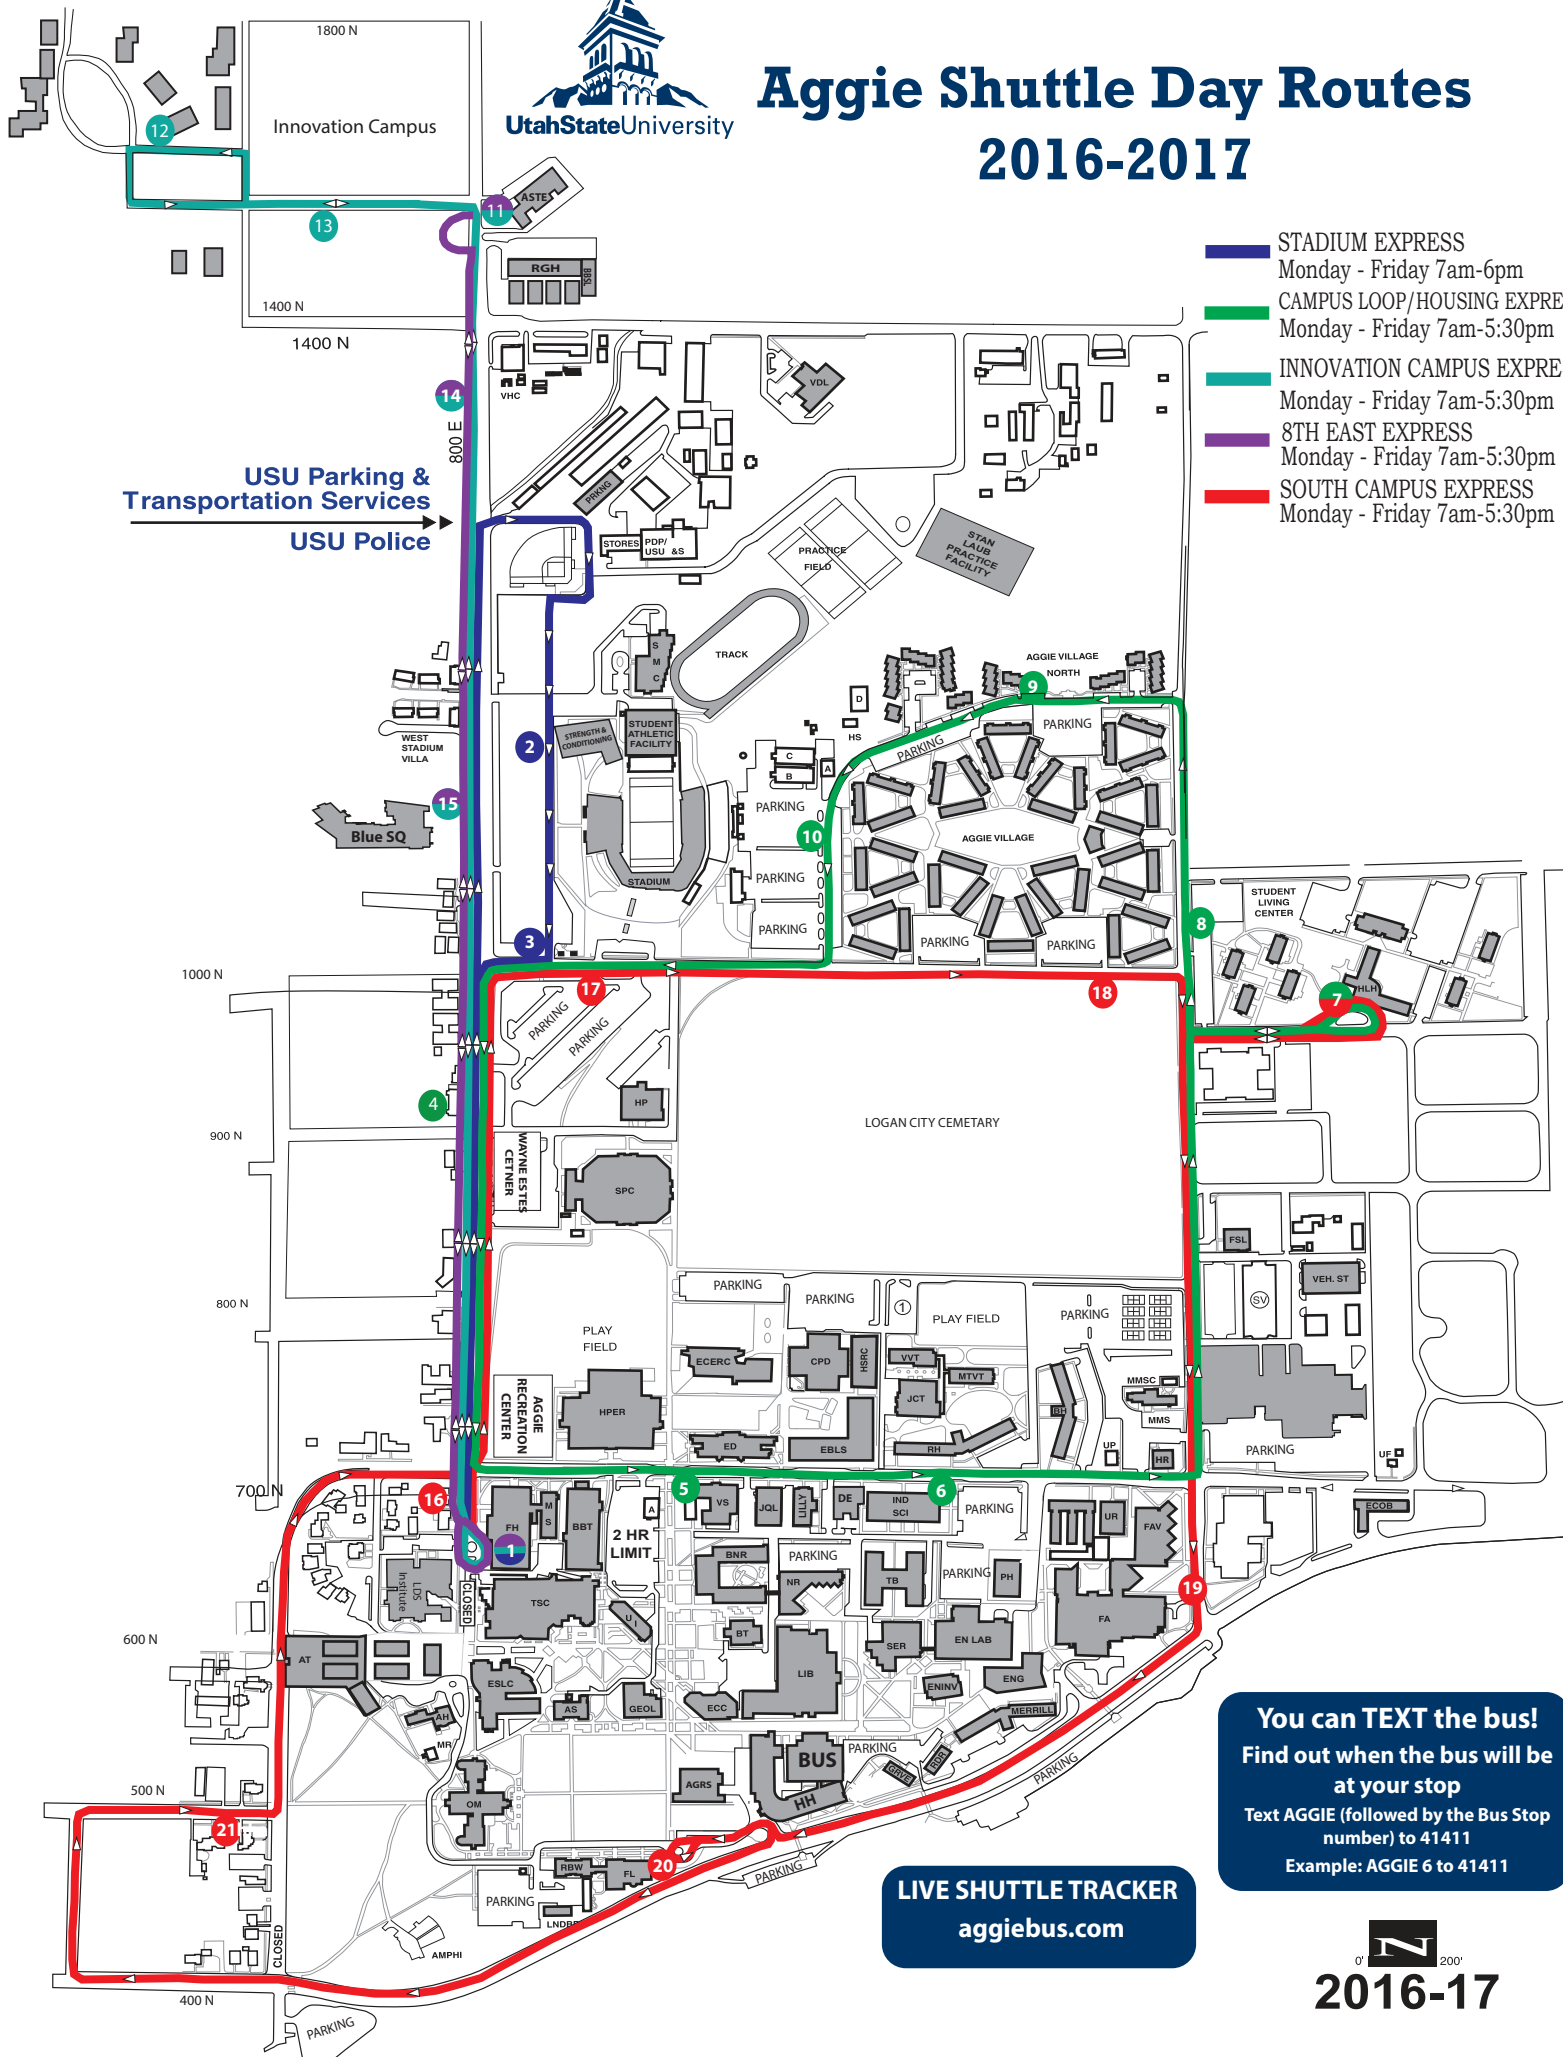

Aggie Shuttle Day Routes 2016-2017

- █ STADIUM EXPRESS
Monday - Friday 7am-6pm
- █ CAMPUS LOOP/HOUSING EXPRESS
Monday - Friday 7am-5:30pm
- █ INNOVATION CAMPUS EXPRESS
Monday - Friday 7am-5:30pm
- █ 8TH EAST EXPRESS
Monday - Friday 7am-5:30pm
- █ SOUTH CAMPUS EXPRESS
Monday - Friday 7am-5:30pm

USU Parking & Transportation Services
USU Police

You can TEXT the bus!
Find out when the bus will be at your stop
Text **AGGIE** (followed by the Bus Stop number) to 41411
Example: **AGGIE 6** to 41411

LIVE SHUTTLE TRACKER
aggiebus.com

0' 200'
2016-17