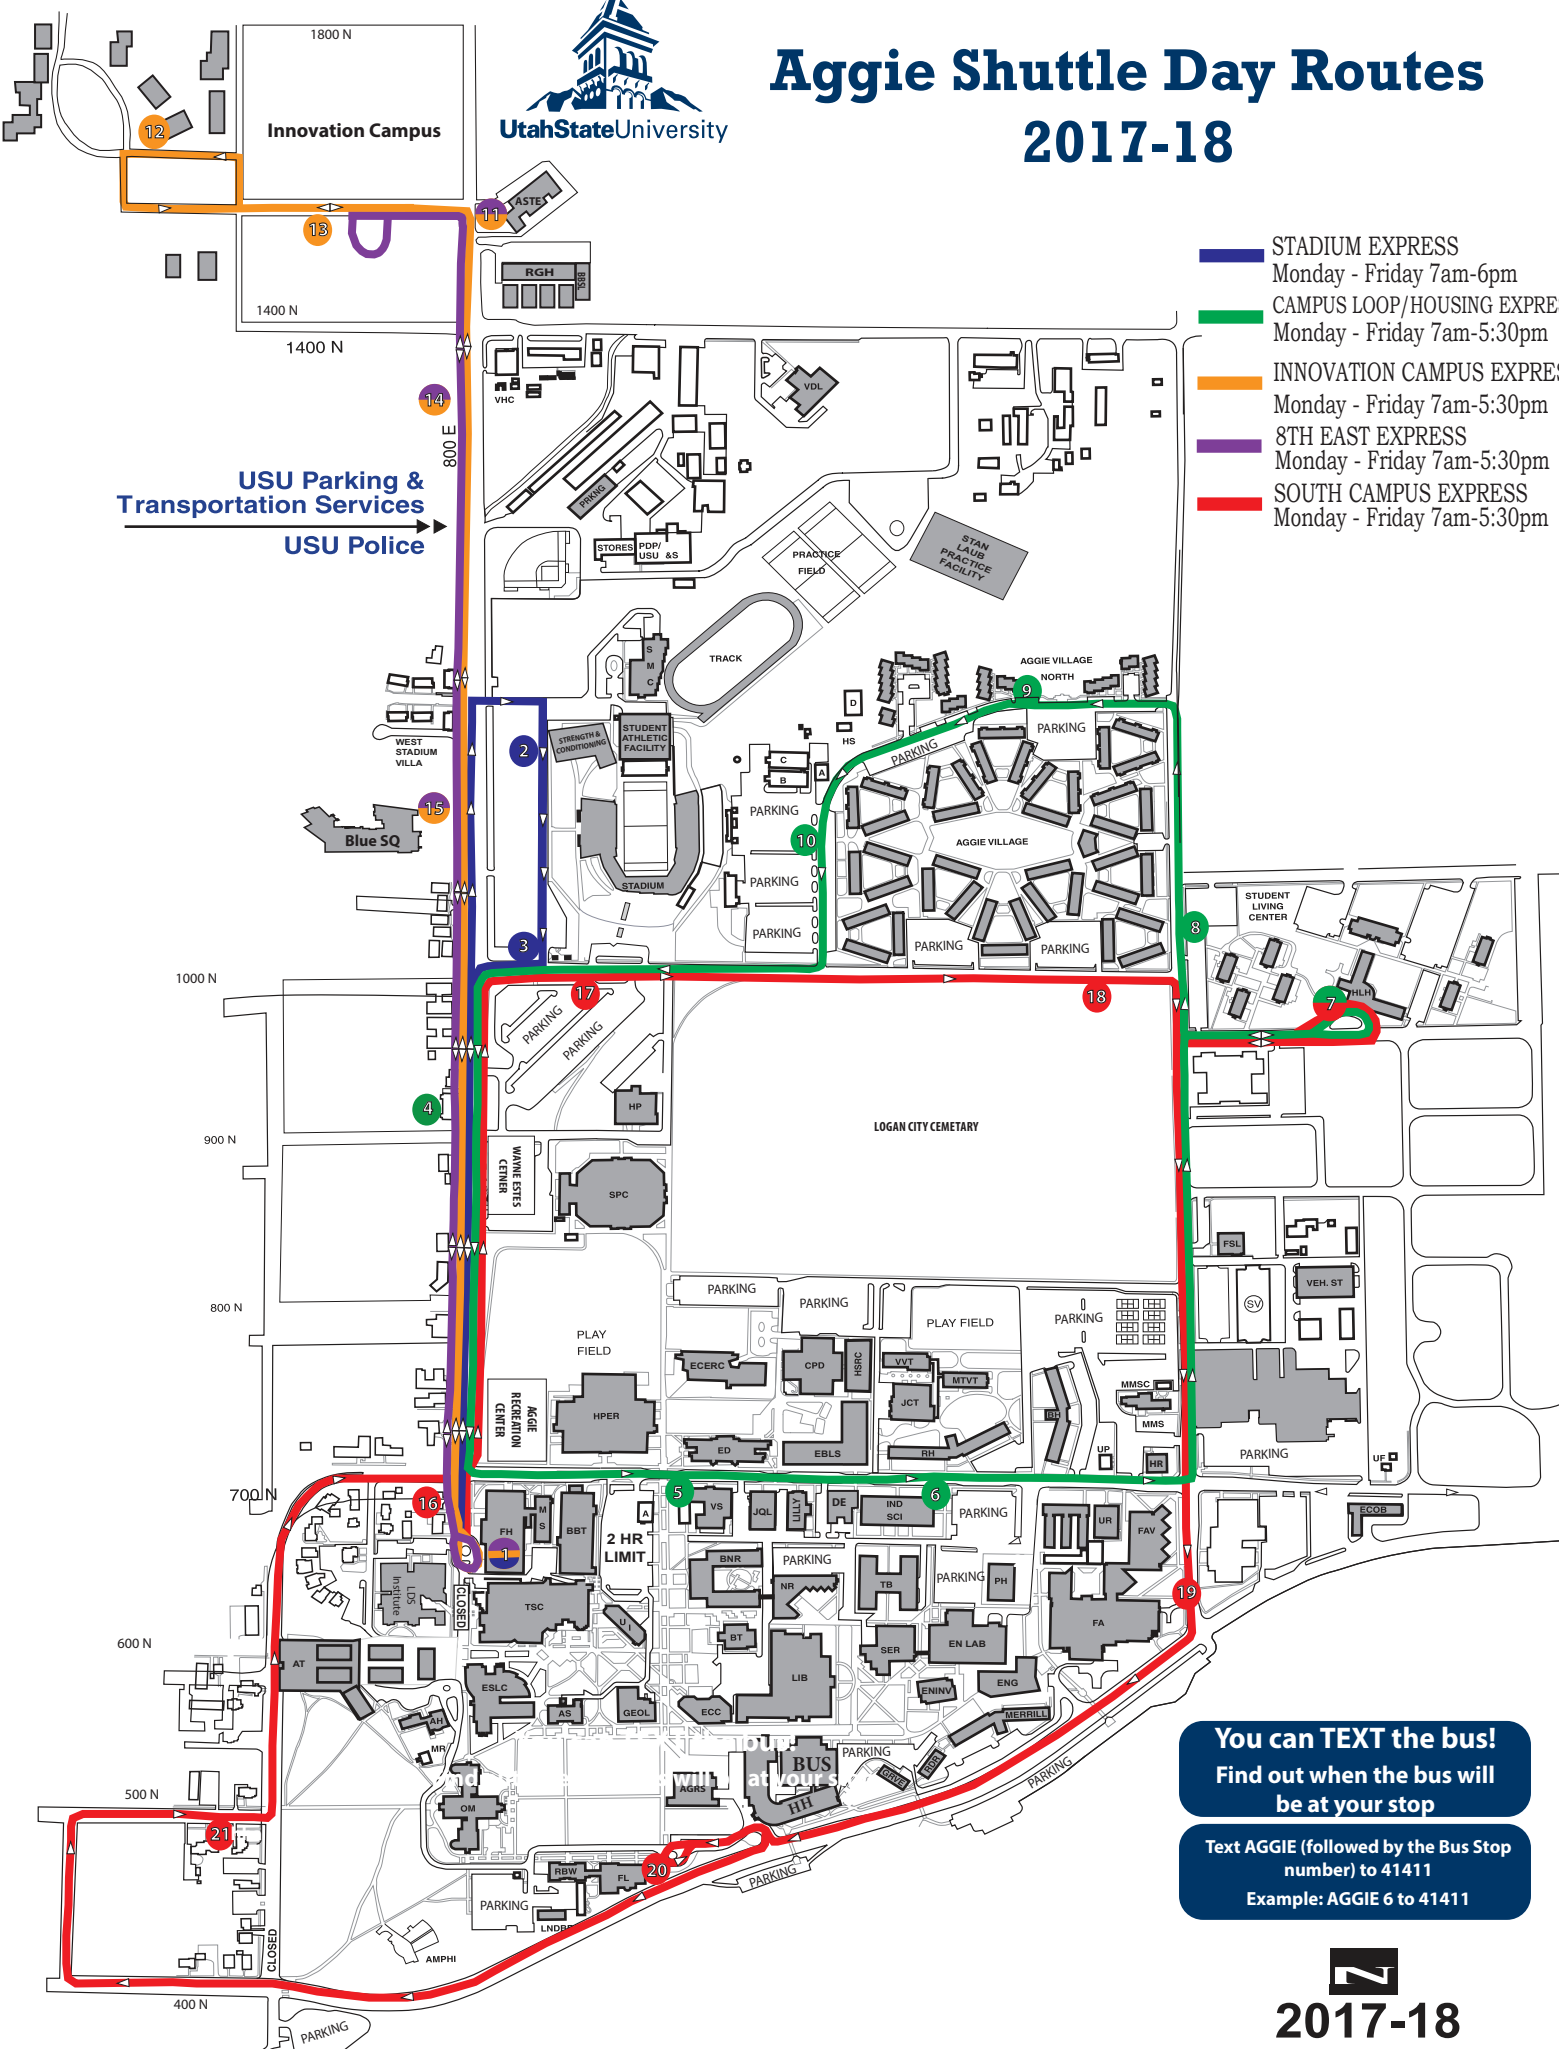

Aggie Shuttle Day Routes 2017-18

- █ STADIUM EXPRESS
Monday - Friday 7am-6pm
- █ CAMPUS LOOP/HOUSING EXPRESS
Monday - Friday 7am-5:30pm
- █ INNOVATION CAMPUS EXPRESS
Monday - Friday 7am-5:30pm
- █ 8TH EAST EXPRESS
Monday - Friday 7am-5:30pm
- █ SOUTH CAMPUS EXPRESS
Monday - Friday 7am-5:30pm

USU Parking & Transportation Services
USU Police

You can TEXT the bus!
 Find out when the bus will be at your stop

Text **AGGIE** (followed by the Bus Stop number) to 41411
 Example: AGGIE 6 to 41411