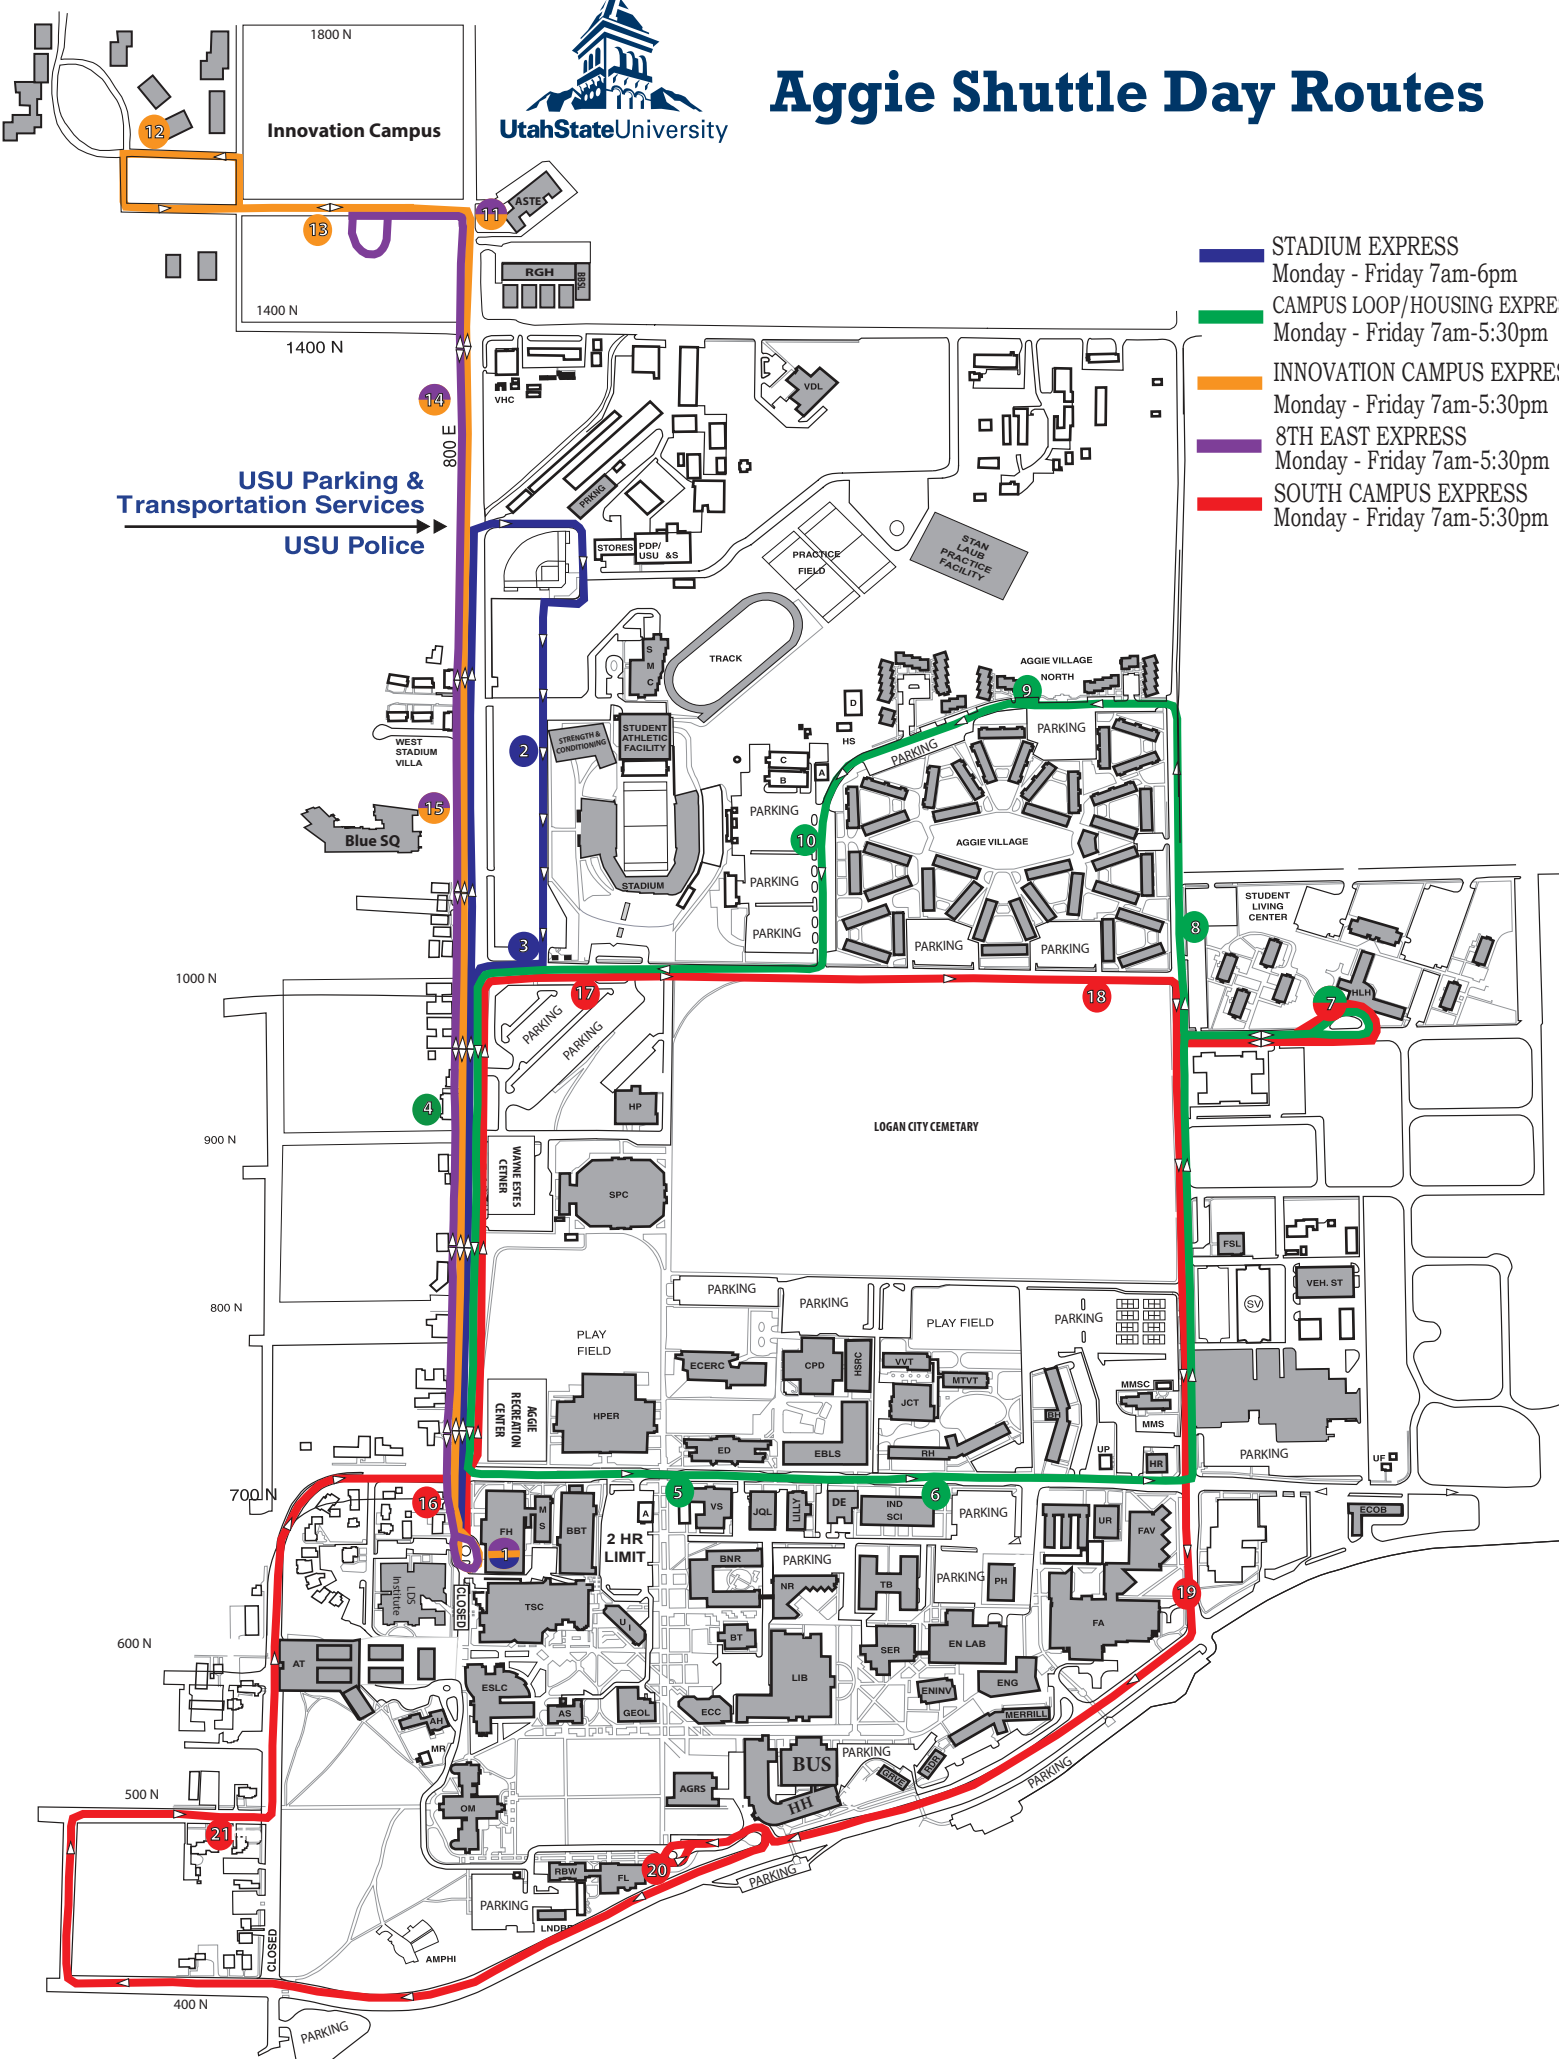

Aggie Shuttle Day Routes

- █ STADIUM EXPRESS
Monday - Friday 7am-6pm
- █ CAMPUS LOOP/HOUSING EXPRESS
Monday - Friday 7am-5:30pm
- █ INNOVATION CAMPUS EXPRESS
Monday - Friday 7am-5:30pm
- █ 8TH EAST EXPRESS
Monday - Friday 7am-5:30pm
- █ SOUTH CAMPUS EXPRESS
Monday - Friday 7am-5:30pm

USU Parking & Transportation Services
USU Police