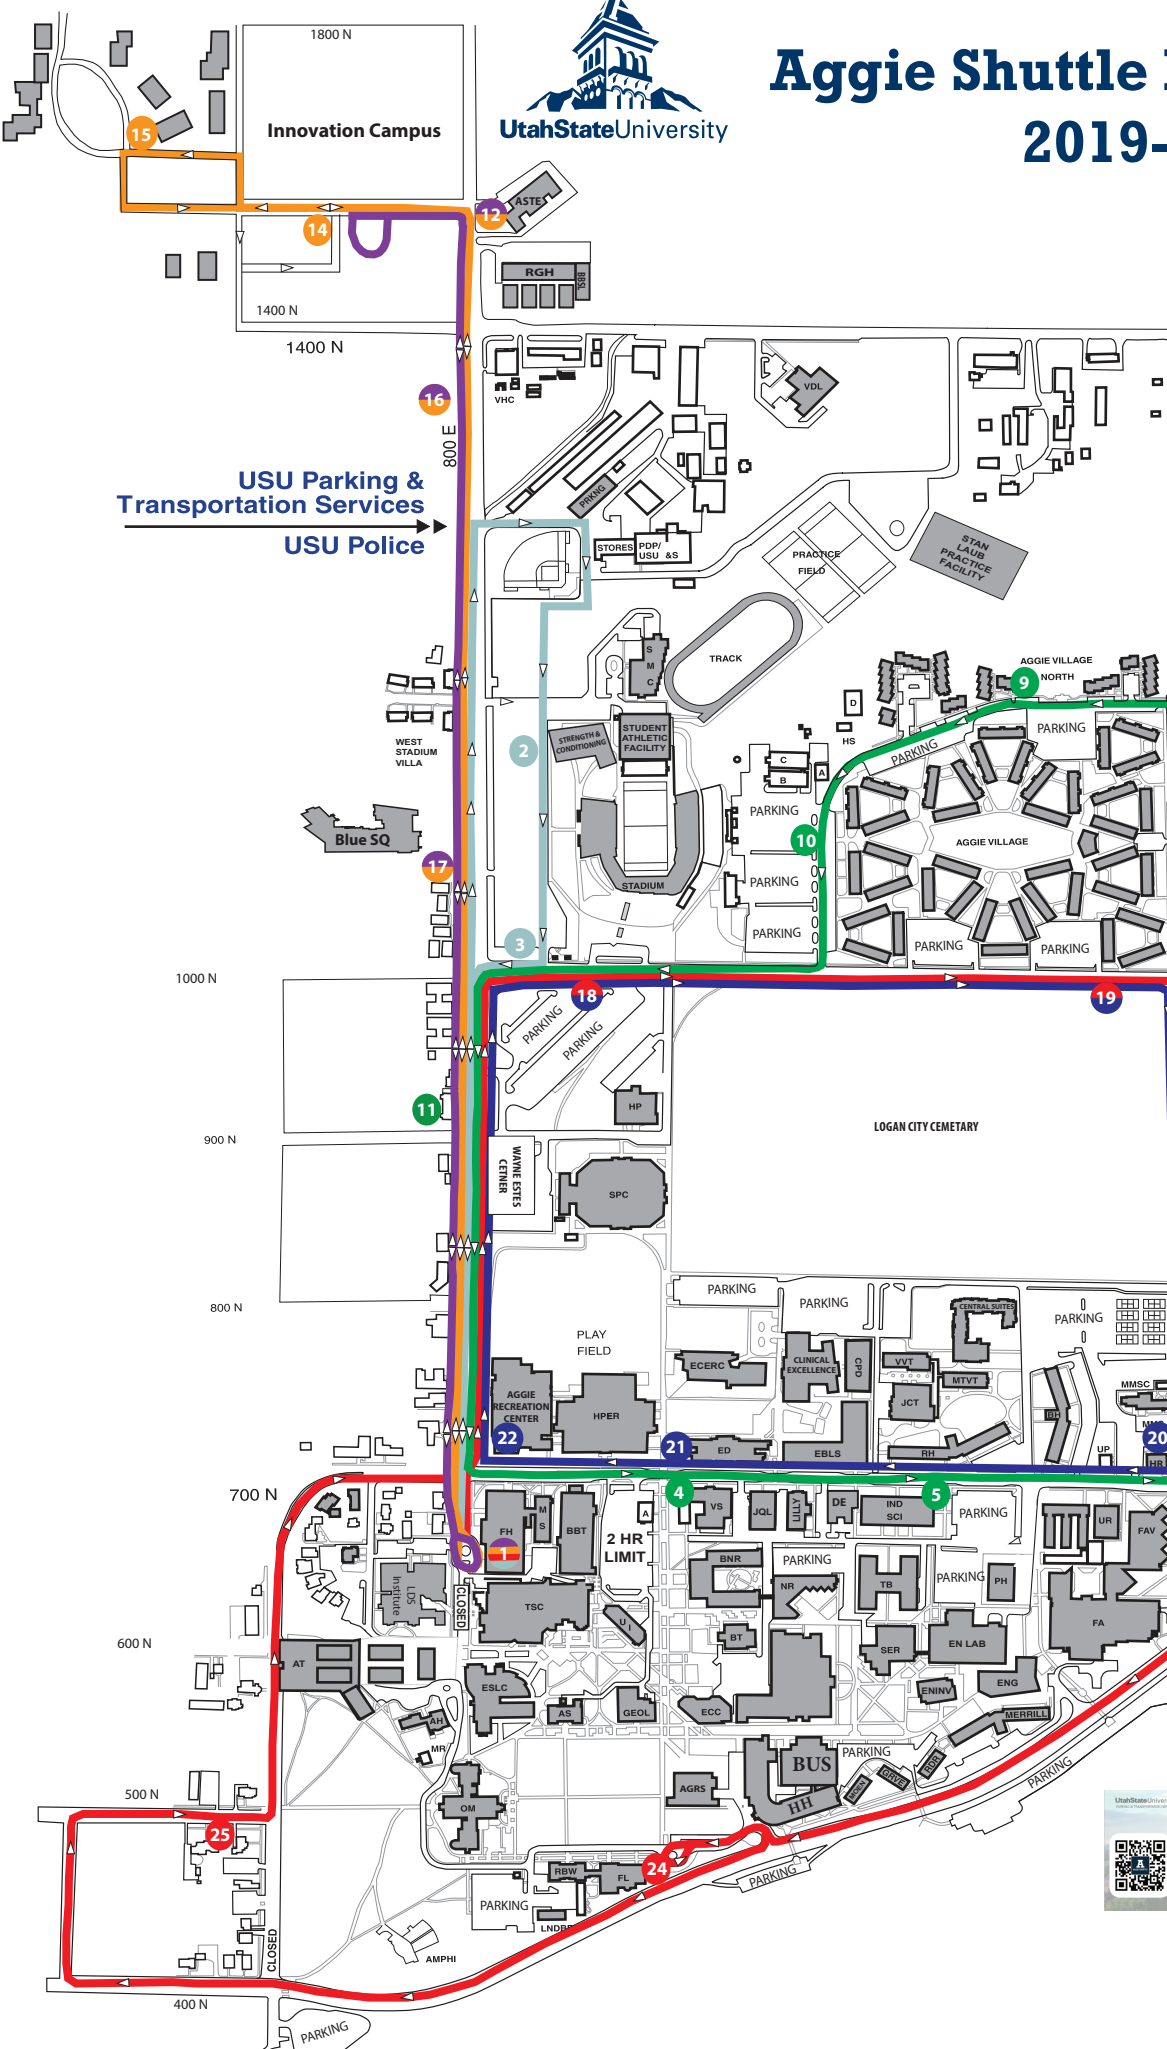

Aggie Shuttle Day Routes 2019-20

USU Parking & Transportation Services
USU Police

- PLATINUM STADIUM EXPRESS
Monday - Friday 7am-6pm
- USU HOUSING EXPRESS
Monday - Friday 7am-5:30pm
- INNOVATION CAMPUS EXPRESS
Monday - Friday 7am-5:30pm
- 8TH EAST EXPRESS
Monday - Friday 7am-5:30pm
- SOUTH CAMPUS EXPRESS
Monday - Friday 7am-5:30pm
- NORTH CORE EXPRESS
Monday - Friday 7am-5:30pm

* Routes and times subject to change without notice.

WHERE'S THE BUS?

VISIT THE APP STORE OR SCAN THE CODE TO DOWNLOAD THE AGGIE SHUTTLE APP

TRACK THE BUS IN REAL TIME
VIEW STOP ETAS AND CHOOSE YOUR FAVORITE STOPS
GET IMPORTANT UPDATES AND STOP REMINDERS