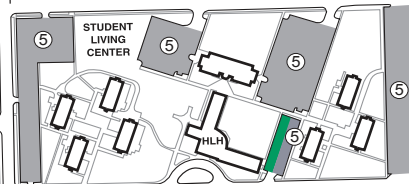

1400 N

USU Parking & Transportation Services  
USU Police

Utah State University

**Faculty/Staff Parking Areas**

- BROWN permit holders may park in Brown, Orange, Green, or Yellow areas
- PURPLE permit holders may park in Purple, Green, or Yellow areas
- RED permit holders may park in Red, Orange, Green, or Yellow areas
- ORANGE permit holders may park in Orange, Green, or Yellow areas
- TEAL permit holders may park in Teal, Green, or Yellow areas
- BLACK permit holders may park in Black, Green, or Yellow areas
- GREEN permit holders may park in Green or Yellow areas

**Student Parking Areas**

- AGGIE TERRACE permit holders may park in the Ag Terrace, Blue or Yellow parking
- BLUE permit holders may park in Blue or Yellow parking areas
- YELLOW permit holders may park in any Yellow parking areas
- GRAY 1-10 permit holders may park in their designated numbered lot or in Yellow parking areas