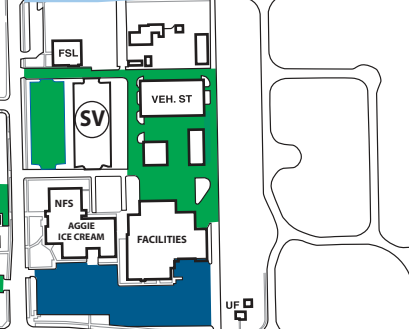

1400 N

USU Parking & Transportation Services  
USU Police

Utah State University

**Faculty/Staff Parking Areas**

- BROWN permit holders may park in Brown, Orange, Green, or Yellow areas
- PURPLE permit holders may park in Purple, Green, or Yellow areas
- RED permit holders may park in Red, Orange, Green, or Yellow areas
- ORANGE permit holders may park in Orange, Green, or Yellow areas
- TEAL permit holders may park in Teal, Green, or Yellow areas
- BLACK permit holders may park in Black, Green, or Yellow areas
- GREEN permit holders may park in Green or Yellow areas

**Student Parking Areas**

- AGGIE TERRACE permit holders may park in the Ag Terrace, Blue or Yellow parking
- BLUE permit holders may park in Blue or Yellow parking areas
- YELLOW permit holders may park in any Yellow parking areas
- GRAY 1-10 permit holders may park in their designated numbered lot or in Yellow parking areas