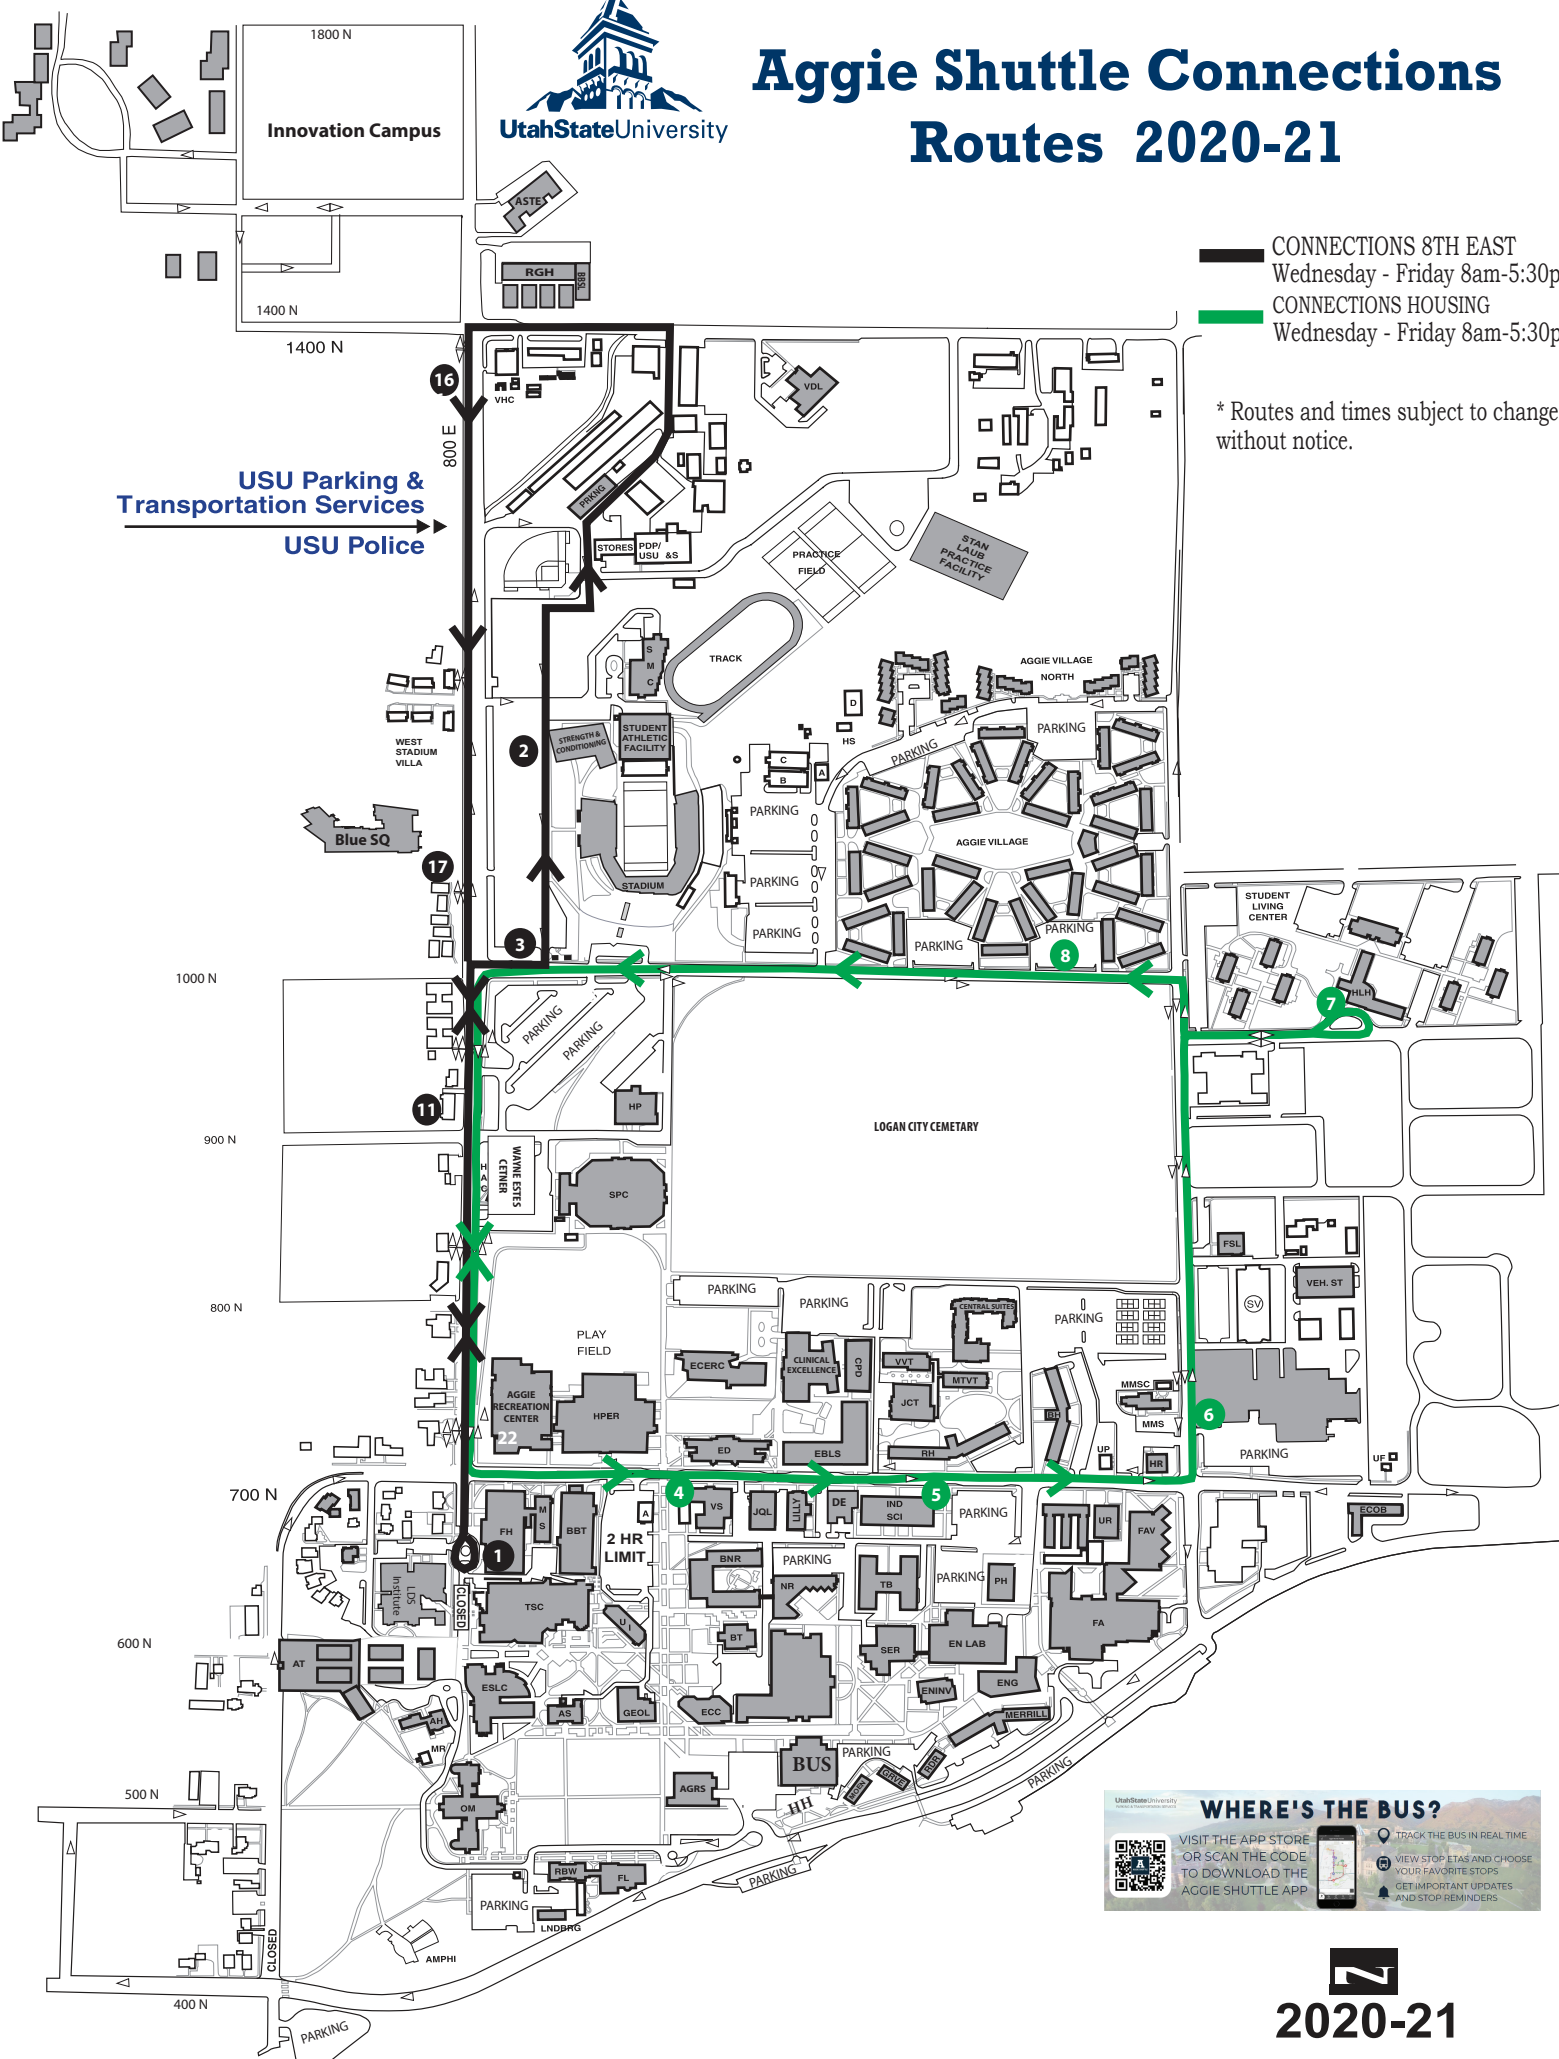

# Aggie Shuttle Connections Routes 2020-21

-  CONNECTIONS 8TH EAST  
Wednesday - Friday 8am-5:30pm
-  CONNECTIONS HOUSING  
Wednesday - Friday 8am-5:30pm

\* Routes and times subject to change without notice.

USU Parking & Transportation Services  
USU Police

**WHERE'S THE BUS?**

VISIT THE APP STORE OR SCAN THE CODE TO DOWNLOAD THE AGGIE SHUTTLE APP

TRACK THE BUS IN REAL TIME  
VIEW STOP ETAS AND CHOOSE YOUR FAVORITE STOPS  
GET IMPORTANT UPDATES AND STOP REMINDERS