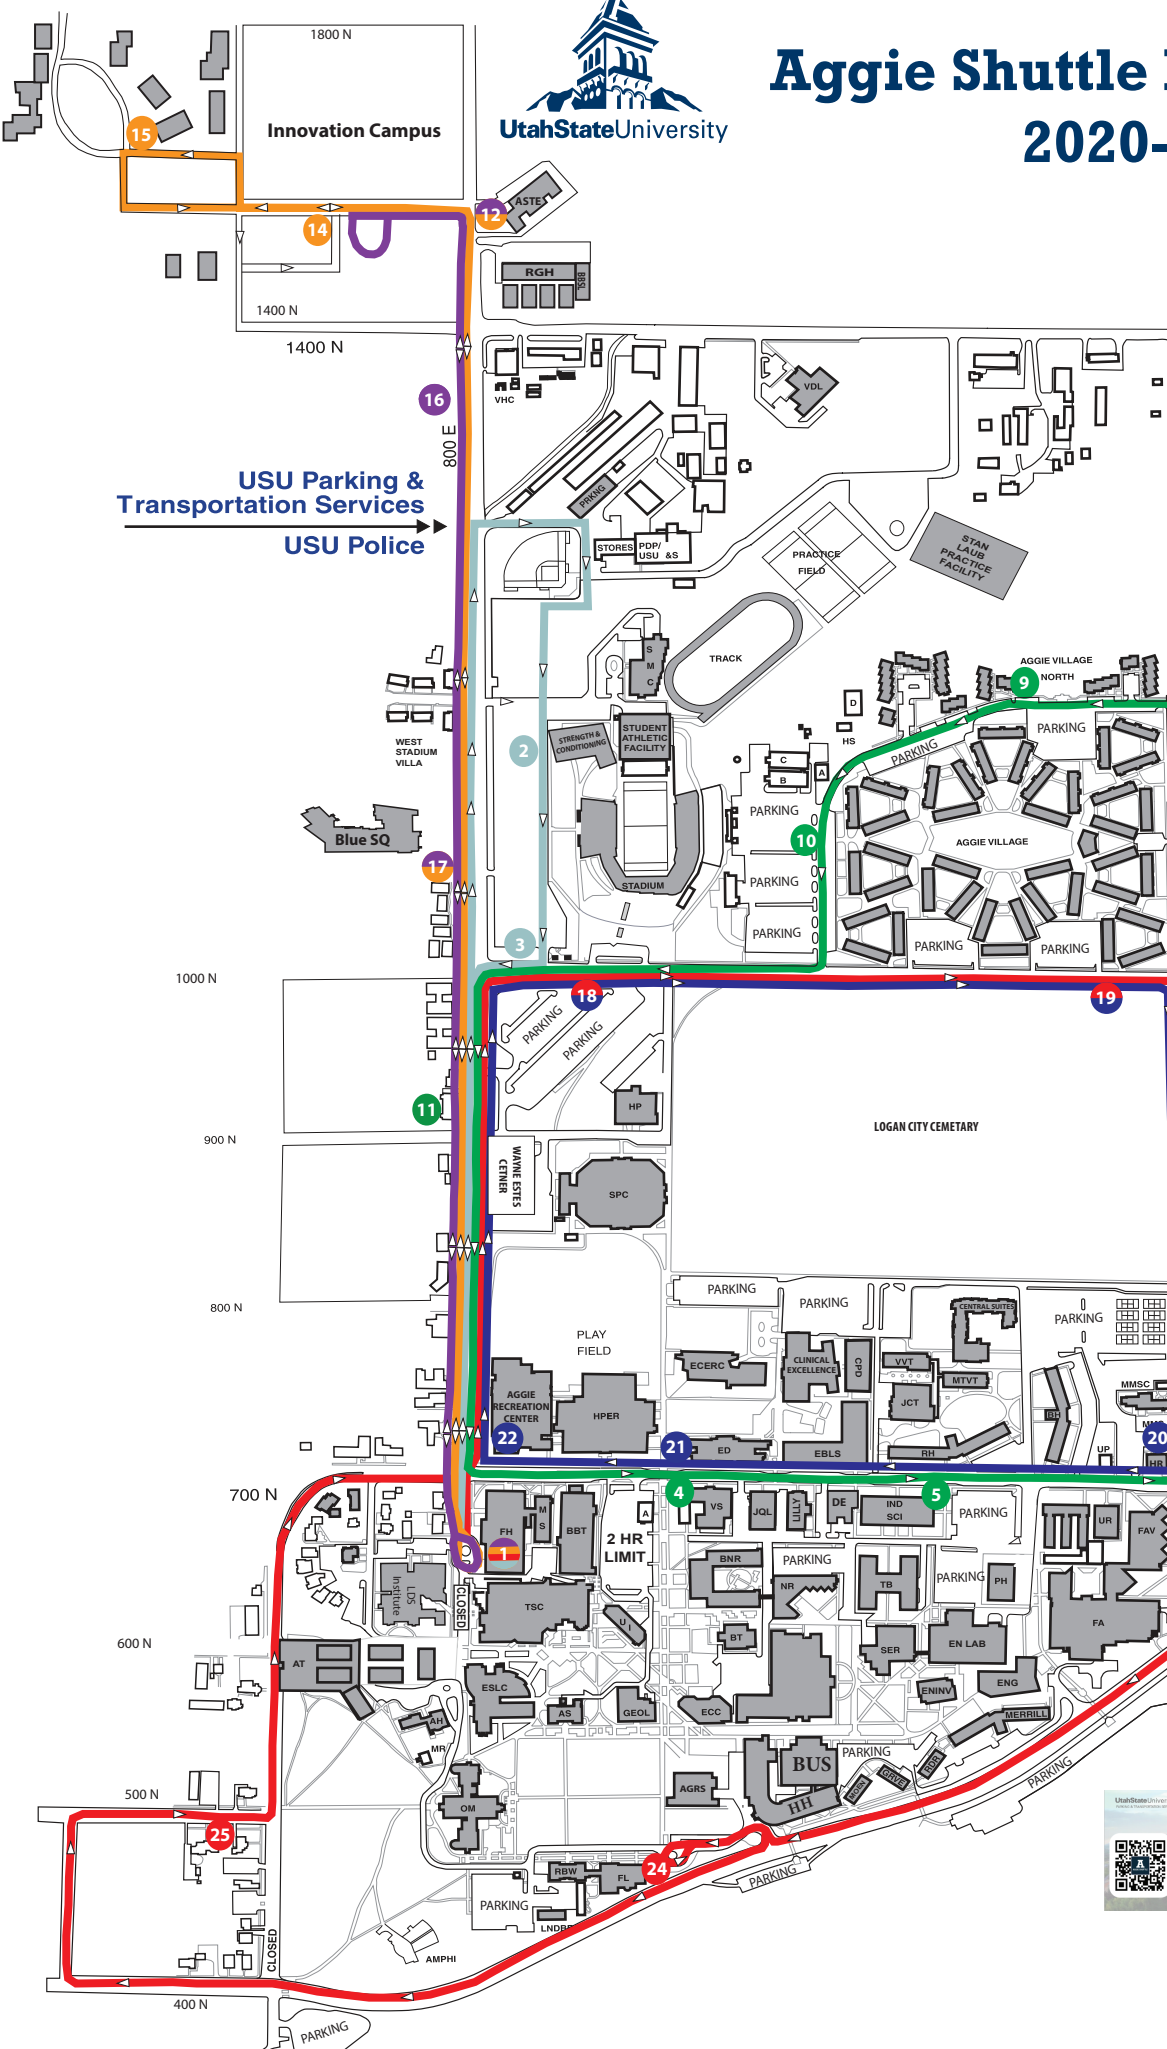

Aggie Shuttle Day Routes 2020-21

- PLATINUM STADIUM EXPRESS
Monday - Friday 7am-6pm
- USU HOUSING EXPRESS
Monday - Friday 7am-5:30pm
- INNOVATION CAMPUS EXPRESS
Monday - Friday 7am-5:30pm
- 8TH EAST EXPRESS
Monday - Friday 7am-5:30pm
- SOUTH CAMPUS EXPRESS
Monday - Friday 7am-5:30pm
- NORTH CORE EXPRESS
Monday - Friday 7am-5:30pm

* Routes and times subject to change without notice.

USU Parking & Transportation Services
USU Police

WHERE'S THE BUS?

VISIT THE APP STORE OR SCAN THE CODE TO DOWNLOAD THE AGGIE SHUTTLE APP

TRACK THE BUS IN REAL TIME
VIEW STOP ETAS AND CHOOSE YOUR FAVORITE STOPS
GET IMPORTANT UPDATES AND STOP REMINDERS