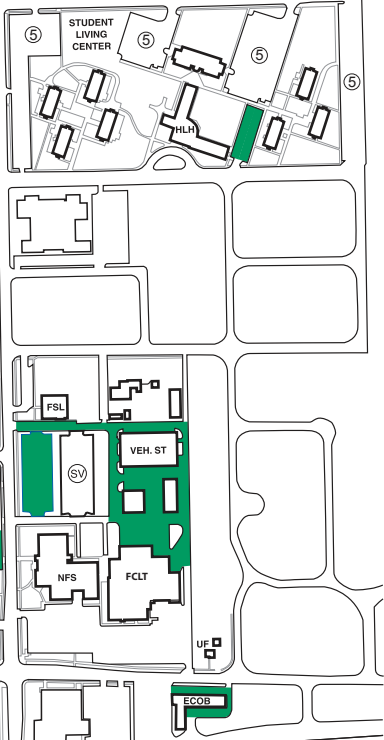

- ### Staff Parking Areas
- BROWN** permit holders may park in any Brown, Orange, Green or Yellow parking area.
 - PURPLE** permit holders may park in any Purple, Green or Yellow parking area.
 - RED** permit holders may park in any Red, Orange, Green or Yellow parking area.
 - ORANGE** permit holders may park in any Orange, Green or Yellow parking area.
 - TEAL** permit holders may park in any Teal, Green or Yellow parking area.
 - BLACK** permit holders may park in any Black, Green or Yellow parking area.
 - GREEN** permit holders may park in any Green or Yellow parking area.
 - YELLOW** permit holders may park in any Yellow parking area