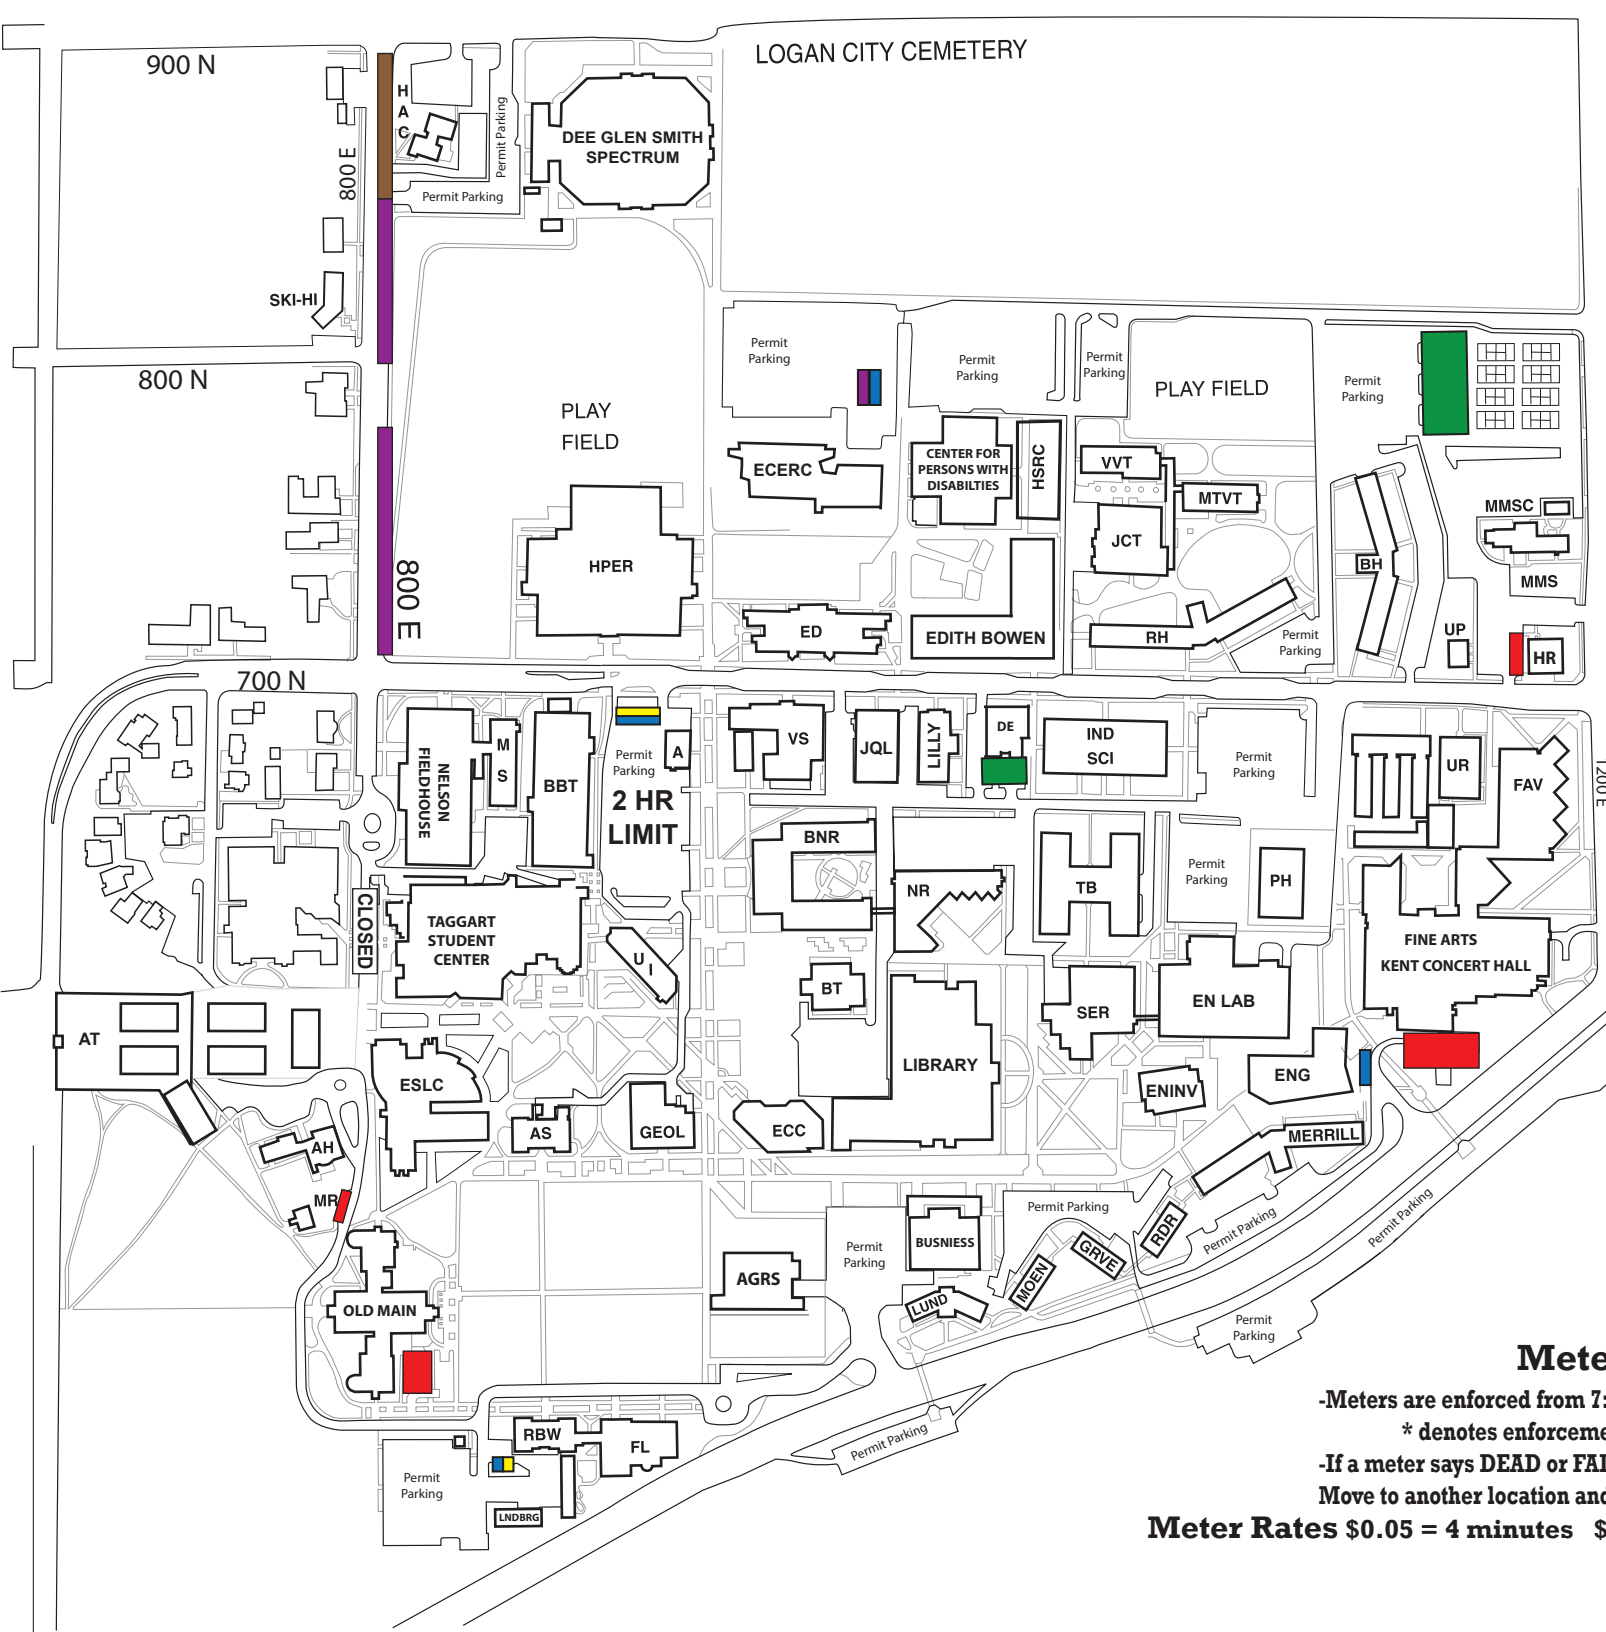

Meter Areas

30 Minute Meters

AREA	METER #
Human Resources	1-4
Old Main	1-6
Old Main Drop	1,2,7
Edith Bowen only	1-2
Engineering	1-7
Fine Arts South	1-8

1 hour

AREA	METER #
Blue Premium	9-14
Purple	1
2 hours	
ECERC	3-8
Purple	2
Blue Premium	1-8

4 hours	
8th East	1-38
8 hours	
8th East	39-46
8+ hours (No Overnight)	
*Pay & Display	1-14

Meter Information

-Meters are enforced from 7:30am - 5:00pm unless otherwise specified

* denotes enforcement from 7:30am-9:30pm

-If a meter says DEAD or FAILED do not attempt to park there.

Move to another location and call the parking office to report broken meter.

Meter Rates \$0.05 = 4 minutes \$0.10 = 8 minutes \$0.25 = 20 minutes